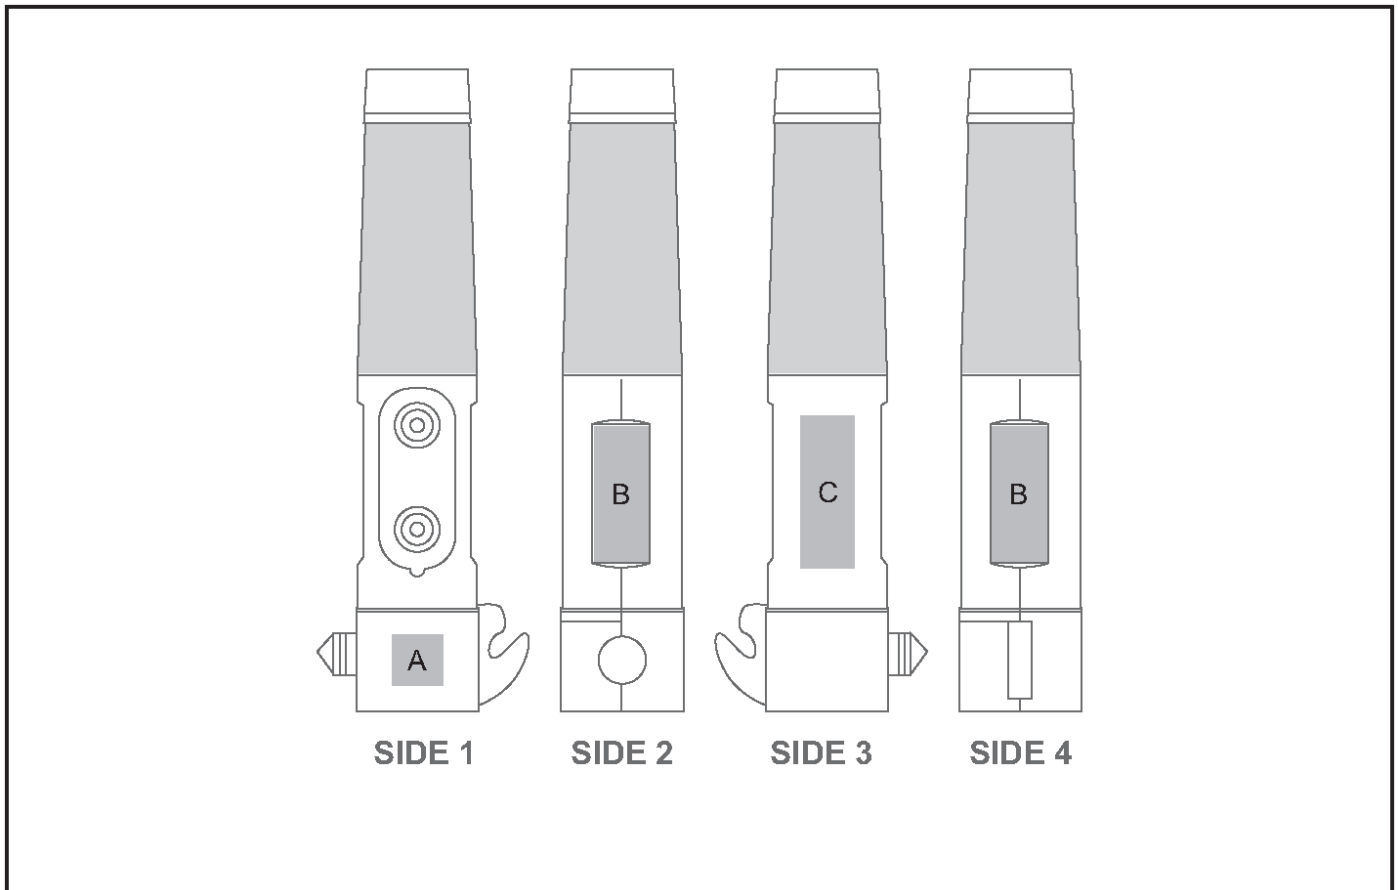

TOOL-9603

911 Emergency Light

Need to know:

- Includes 1-Position Domed Sticker OR 1-Colour, 1-Position Pad Print (setup fee applies)
- **POS A: No Guarantee the screw on magnet cap will line up with print.**

Branding Options:

Position A

- 1. Pad Printing (PC)
 - 1 Colour
 - Size: 15mm wide x 15mm high

Position B

- 1. Digital Dome Sticker (DB)
 - Full Colour
 - Size: 16mm wide x 40mm high

Position C

- 1. Pad Printing (PC)
 - 4 Colours
 - Size: 16mm wide x 45mm high